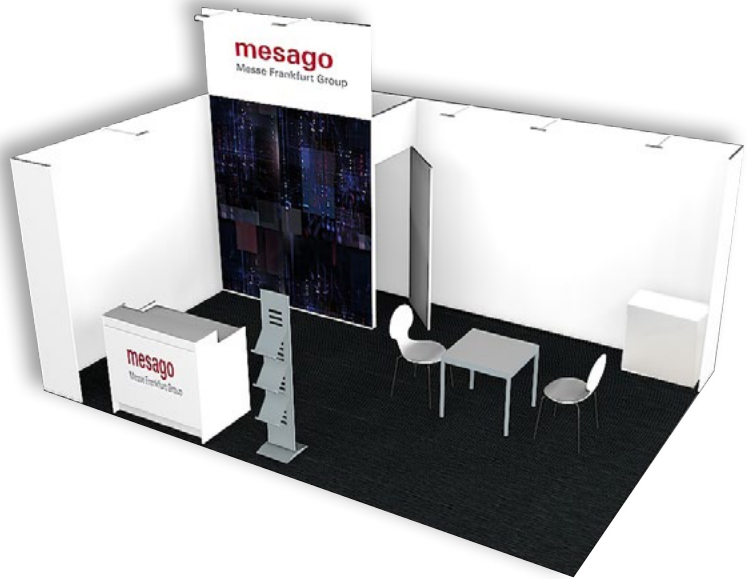

incl. store room,

dimensions: 2000 mm x 1000 mm,
incl. lockable door

1x Foil printing on the counter front

dimensions: 1045 mm x 1090 mm
(incl. 15 mm bleed on all sides)

1x Foil printing on cabin front,

incl. store room extension

dimensions: 2030 mm x 3530 mm
(incl. 15 mm bleed on all sides)

1x Store room extension

dimensions: 2000 mm x 1000 mm,
overall height 3500 mm

see page 2!

Place and Date

Company

Legally binding signature

Our General Terms and Conditions:

lockable,
w = 80 cm, h = 75 cm, d = 40 cm
white
black

1x Bar Counter Avero

lockable,
w = 99,8 cm, h = 103 cm
white
black

1x Brochure Stand Slat

3 shelves,
DIN A4 upright,
w = 30 cm, h = 165 cm

2x Chair Rondo